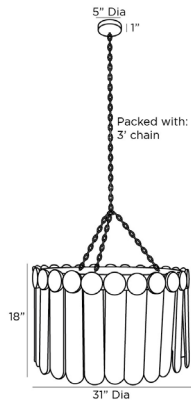

## ROMAN CHANDELIER

84075  
H: 35 IN, Dia: 31.00 IN  
Seedy Smoke Glass  
Contract Suitable As Is

Designed in a shape reminiscent of a gladiator's skirt, the Roman chandelier commands any room it occupies. The impressive accent is created in smoke, textured seedy glass and adorned with cast brass medallions in a vintage brass finish. Finish will vary.

### DIMENSIONS

Chandelier	H: 18 IN, Dia: 31.00 IN
Minimum Hanging Height	35 IN
Maximum Hanging Height	71 IN
Canopy	H: 1 IN, Dia: 5.00 IN

### WIRING

Rating	Damp
Cord	10 FT, Clear/Silver, SVT
Socket	6, Type B - E12
Photographed Bulb	2" Clear Globe Bulb
Maximum Watt	40
Voltage	110-120 V

### REPLACEMENT PARTS

Replacement Part 1	CHN-268
Replacement Part 1 Dim	3'
Replacement Part 2	CANOPY-607
Replacement Part 2 Dim	1" x 5"